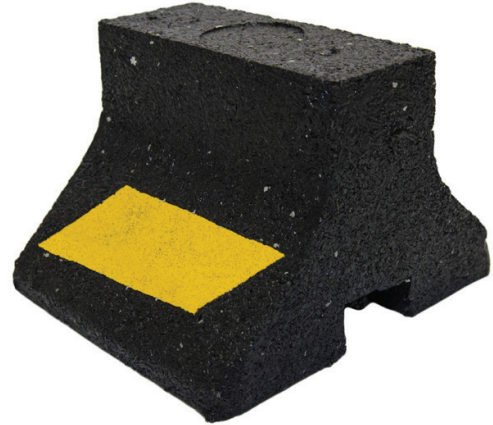

CXM-B

C-Port's CXM Mini-Port model is perfect for conduit and small piping. Often used in solar, telecom, and many other areas. The 100% recycled rubber will outlast your roof.

Material - 100% recycled rubber, UV resistant

Warranty - 10 years

Recommended Spacing - Refer to local code

May qualify for L.E.E.D. credits

SKU	HEIGHT	WIDTH	LENGTH	WEIGHT	MAX LOAD
CXM-B	4" (101mm)	6" (152mm)	4 1/2" (113mm)	2.6 lbs	150 lbs

Strut and pipe clamps also available.