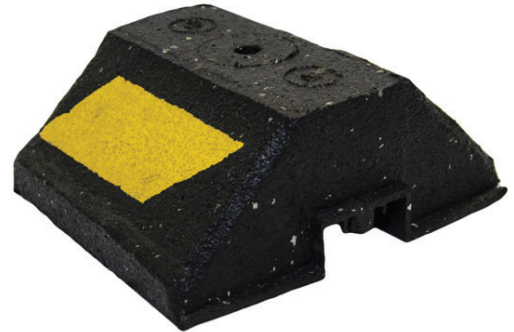

## CXH

C-Port's CXH model is the most economic and the smallest of the C-Port line, perfect for conduit and small piping. As with the CXM-B, it is often used in solar, telecom, and many other applications.

**Material** - 100% recycled rubber, UV resistant

**Warranty** - 10 years

**Recommended Spacing** - refer to local code

**May qualify for L.E.E.D. credits**

SKU	HEIGHT	WIDTH	LENGTH	WEIGHT	MAX LOAD
CXH	25/8" (67mm)	6" (152mm)	5" (127mm)	1 lb	150 lbs

Strut and pipe clamps also available.